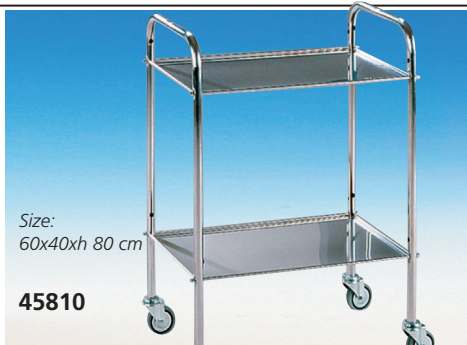

Set of siderails

Waste bin

Size:
60x40xh 80 cm

45810